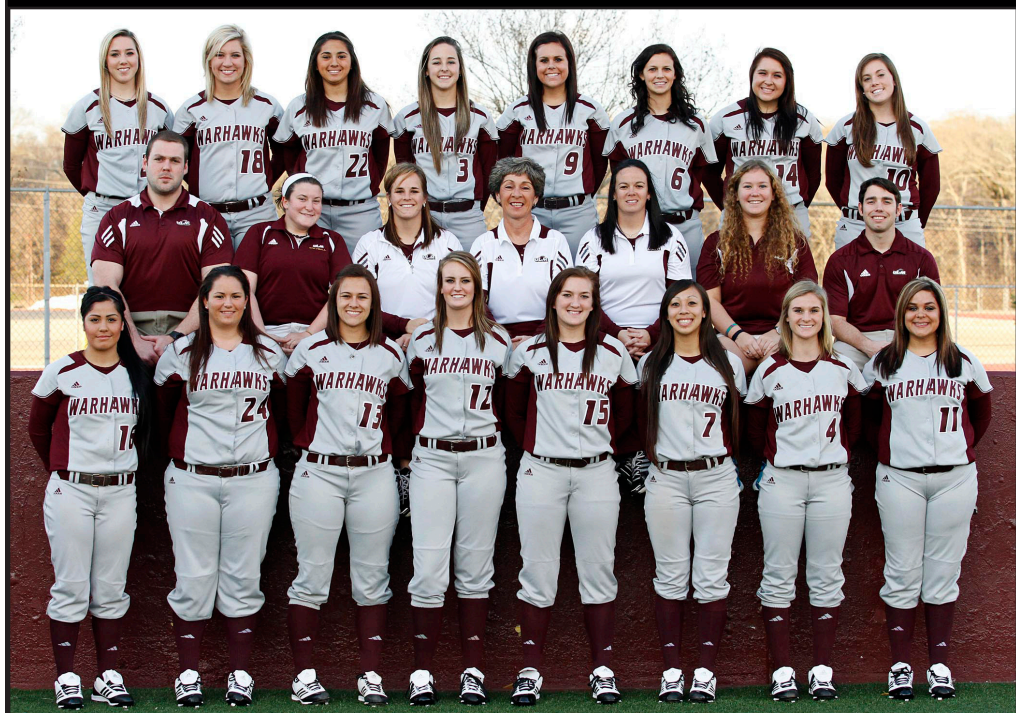

2012 ULM Softball Team

BY CLASS

Seniors..... Roxy Cassel
..... Jessica Chastka
..... Katie Girardi
Juniors ..... Elena DiMattia
..... Samantha Hamby
..... Haley McCall
..... Charlotte Pastor
..... Janel Salanoa
..... Karli Wainwright
Sophomores..... Miyuki Navarrete
..... Stephanie Routzon
Freshmen..... Kayla Boening
..... Alexis Cacioppo
..... Mackenzie Miller
..... Haylie Wilson

BY POSITION

C..... Roxy Cassel
..... Katie Girardi
IF..... Alexis Cacioppo
..... Katie Girardi
..... Haley McCall
..... Miyuki Navarrete
..... Charlotte Pastor
..... Stephanie Routzon
..... Janel Salanoa
OF..... Elena DiMattia
..... Karli Wainwright
P..... Jessica Chastka
..... Samantha Hamby
..... Stephanie Routzon
..... Haylie Wilson
UT..... Kayla Boening
..... Mackenzie Miller
DP..... Roxy Cassel
..... Janel Salanoa

BY STATE

California..... Alexis Cacioppo
..... Miyuki Navarrete
..... Janel Salanoa
Colorado..... Mackenzie Miller
..... Stephanie Routzon
Florida..... Katie Girardi
..... Haylie Wilson
Louisiana..... Elena DiMattia
..... Samantha Hamby
..... Haley McCall
..... Charlotte Pastor
..... Karli Wainwright
Texas..... Kayla Boening
..... Roxy Cassel
..... Jessica Chastka

No.	Player	Pos.	B/T	Ht.	Yr.	Hometown(Previous School)
3	Elena DiMattia	OF	L/R	5-4	Jr.	Sunset, La. (Beau Chene HS)
4	Mackenzie Miller	UT	R/R	5-6	Fr.	Evergreen, Colo. (Conifer HS)
6	Karli Wainwright	OF	L/R	5-4	Jr.	Lake Charles, La. (LSU-Eunice)
7	Miyuki Navarrete	IF	R/R	5-6	So.	San Jose, Calif. (Archbishop Mitty HS)
9	Samantha Hamby	P	R/R	5-7	Jr.	Monroe, La. (Central Alabama CC)
10	Charlotte Pastor	IF	L/R	5-3	Jr.	Metairie, La. (St. Mary's Dominican HS)
12	Stephanie Routzon	P/IF	R/R	6-0	So.	Wheat Ridge, Colo. (Wheat Ridge HS)
13	Roxy Cassel	C/DP	R/R	5-8	Sr.	Deer Park, Texas (Deer Park HS)
14	Haylie Wilson	P	R/R	5-3	Fr.	Middleburg, Fla. (The Bolles School)
15	Jessica Chastka	P	R/R	5-8	Sr.	College Station, Texas (A&M Consolidated HS)
16	Janel Salanoa	IF	R/R	5-5	Jr.	San Jose, Calif. (Evergreen Valley HS)
18	Haley McCall	IF	R/R	5-6	Jr.	Grand Chenier, La. (LSU-Eunice)
21	Kayla Boening	UT	L/R	5-4	Fr.	San Antonio, Texas (Poth HS)
22	Alexis Cacioppo	IF	R/R	5-5	Fr.	La Habra, Calif. (Sonora HS)
24	Katie Girardi	IF/C	R/R	5-8	Sr.	Pembroke Pines, Fla. (McArthur HS)

COACHING STAFF

Head Coach: Rosemary Holloway-Hill, 28th Season (Oral Roberts, '77)
Assistant Coach: Sara Vogt, Fourth Season (Indiana, '03)
Graduate Assistant Coach: Paige Cassady, Second Season (FIU, '10)

PRONUNCIATIONS

Kayla **Boening**..... BANE-ing
Alexis **Cacioppo**..... cass-e-o-po
Jessica **Chastka**..... chas-t-ka
Elena **DiMattia**..... de-matt-e-ah

Miyuki Navarrete..... me-you-key na-va-rhet
Stephanie **Routzon**..... ROUTE-zun
Janel **Salanoa**..... sal-A-noah
Sara **Vogt**..... vote